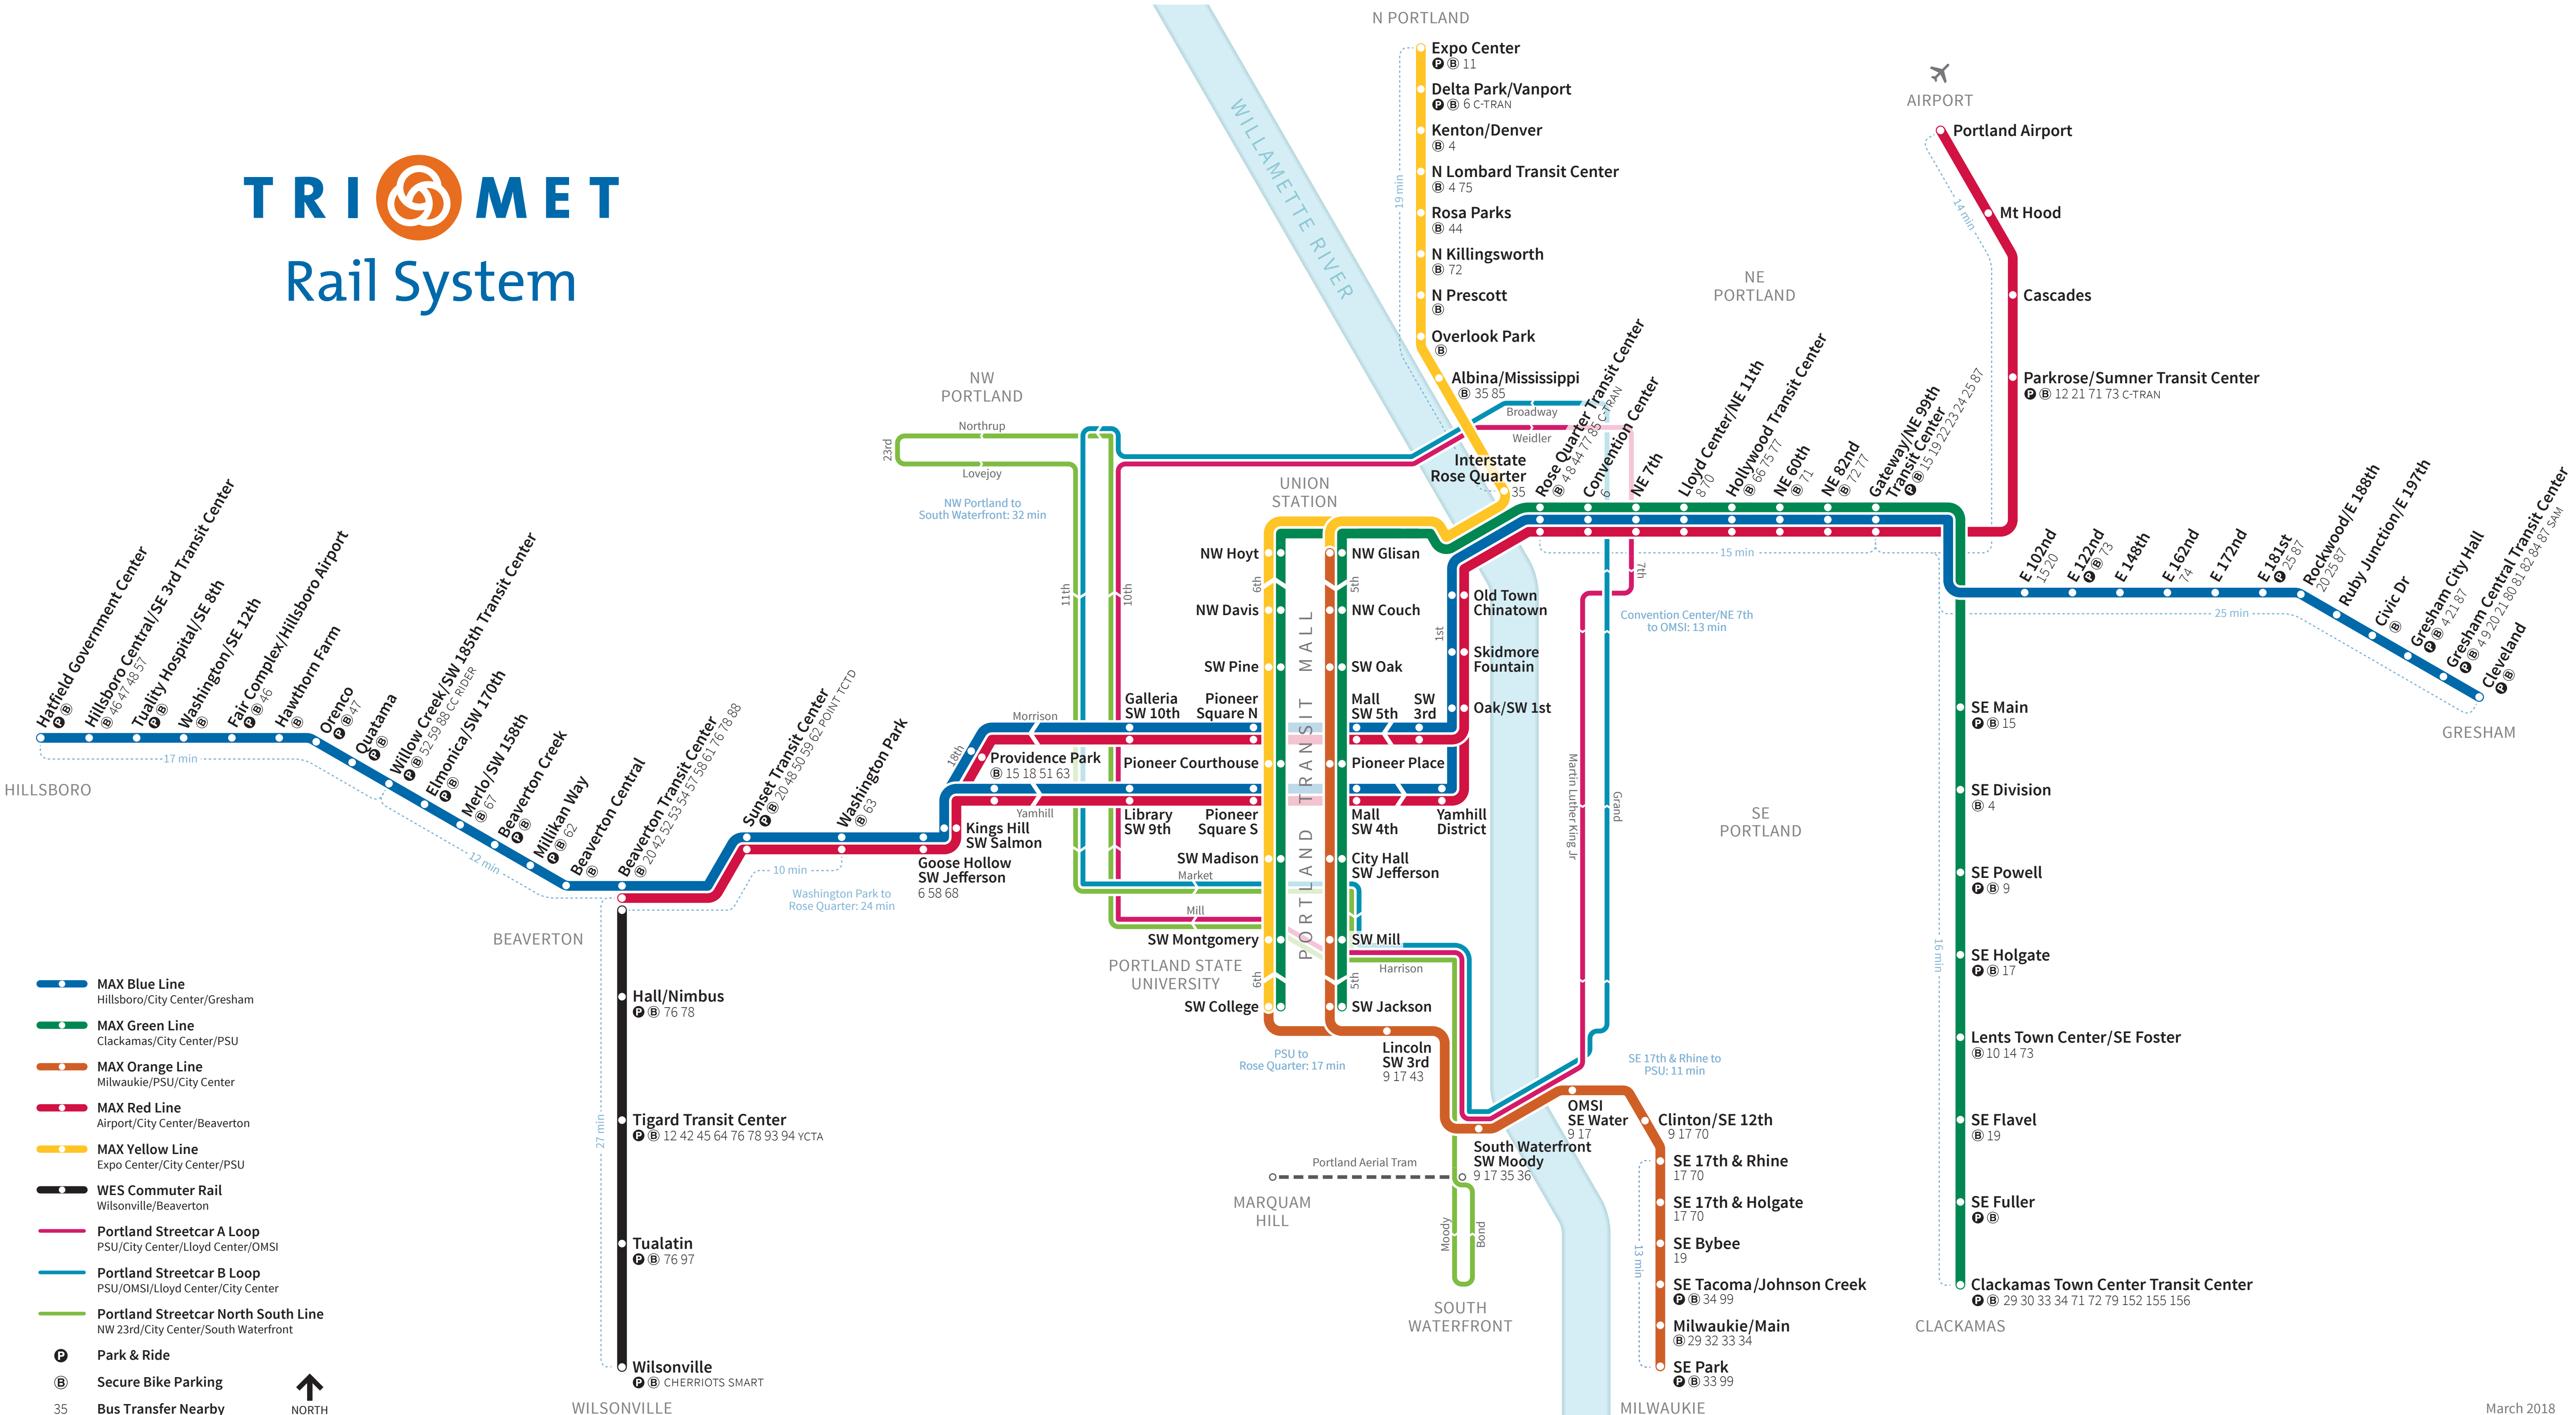

TRIMET Rail System

- Park & Ride
- Secure Bike Parking
- Bus Transfer Nearby