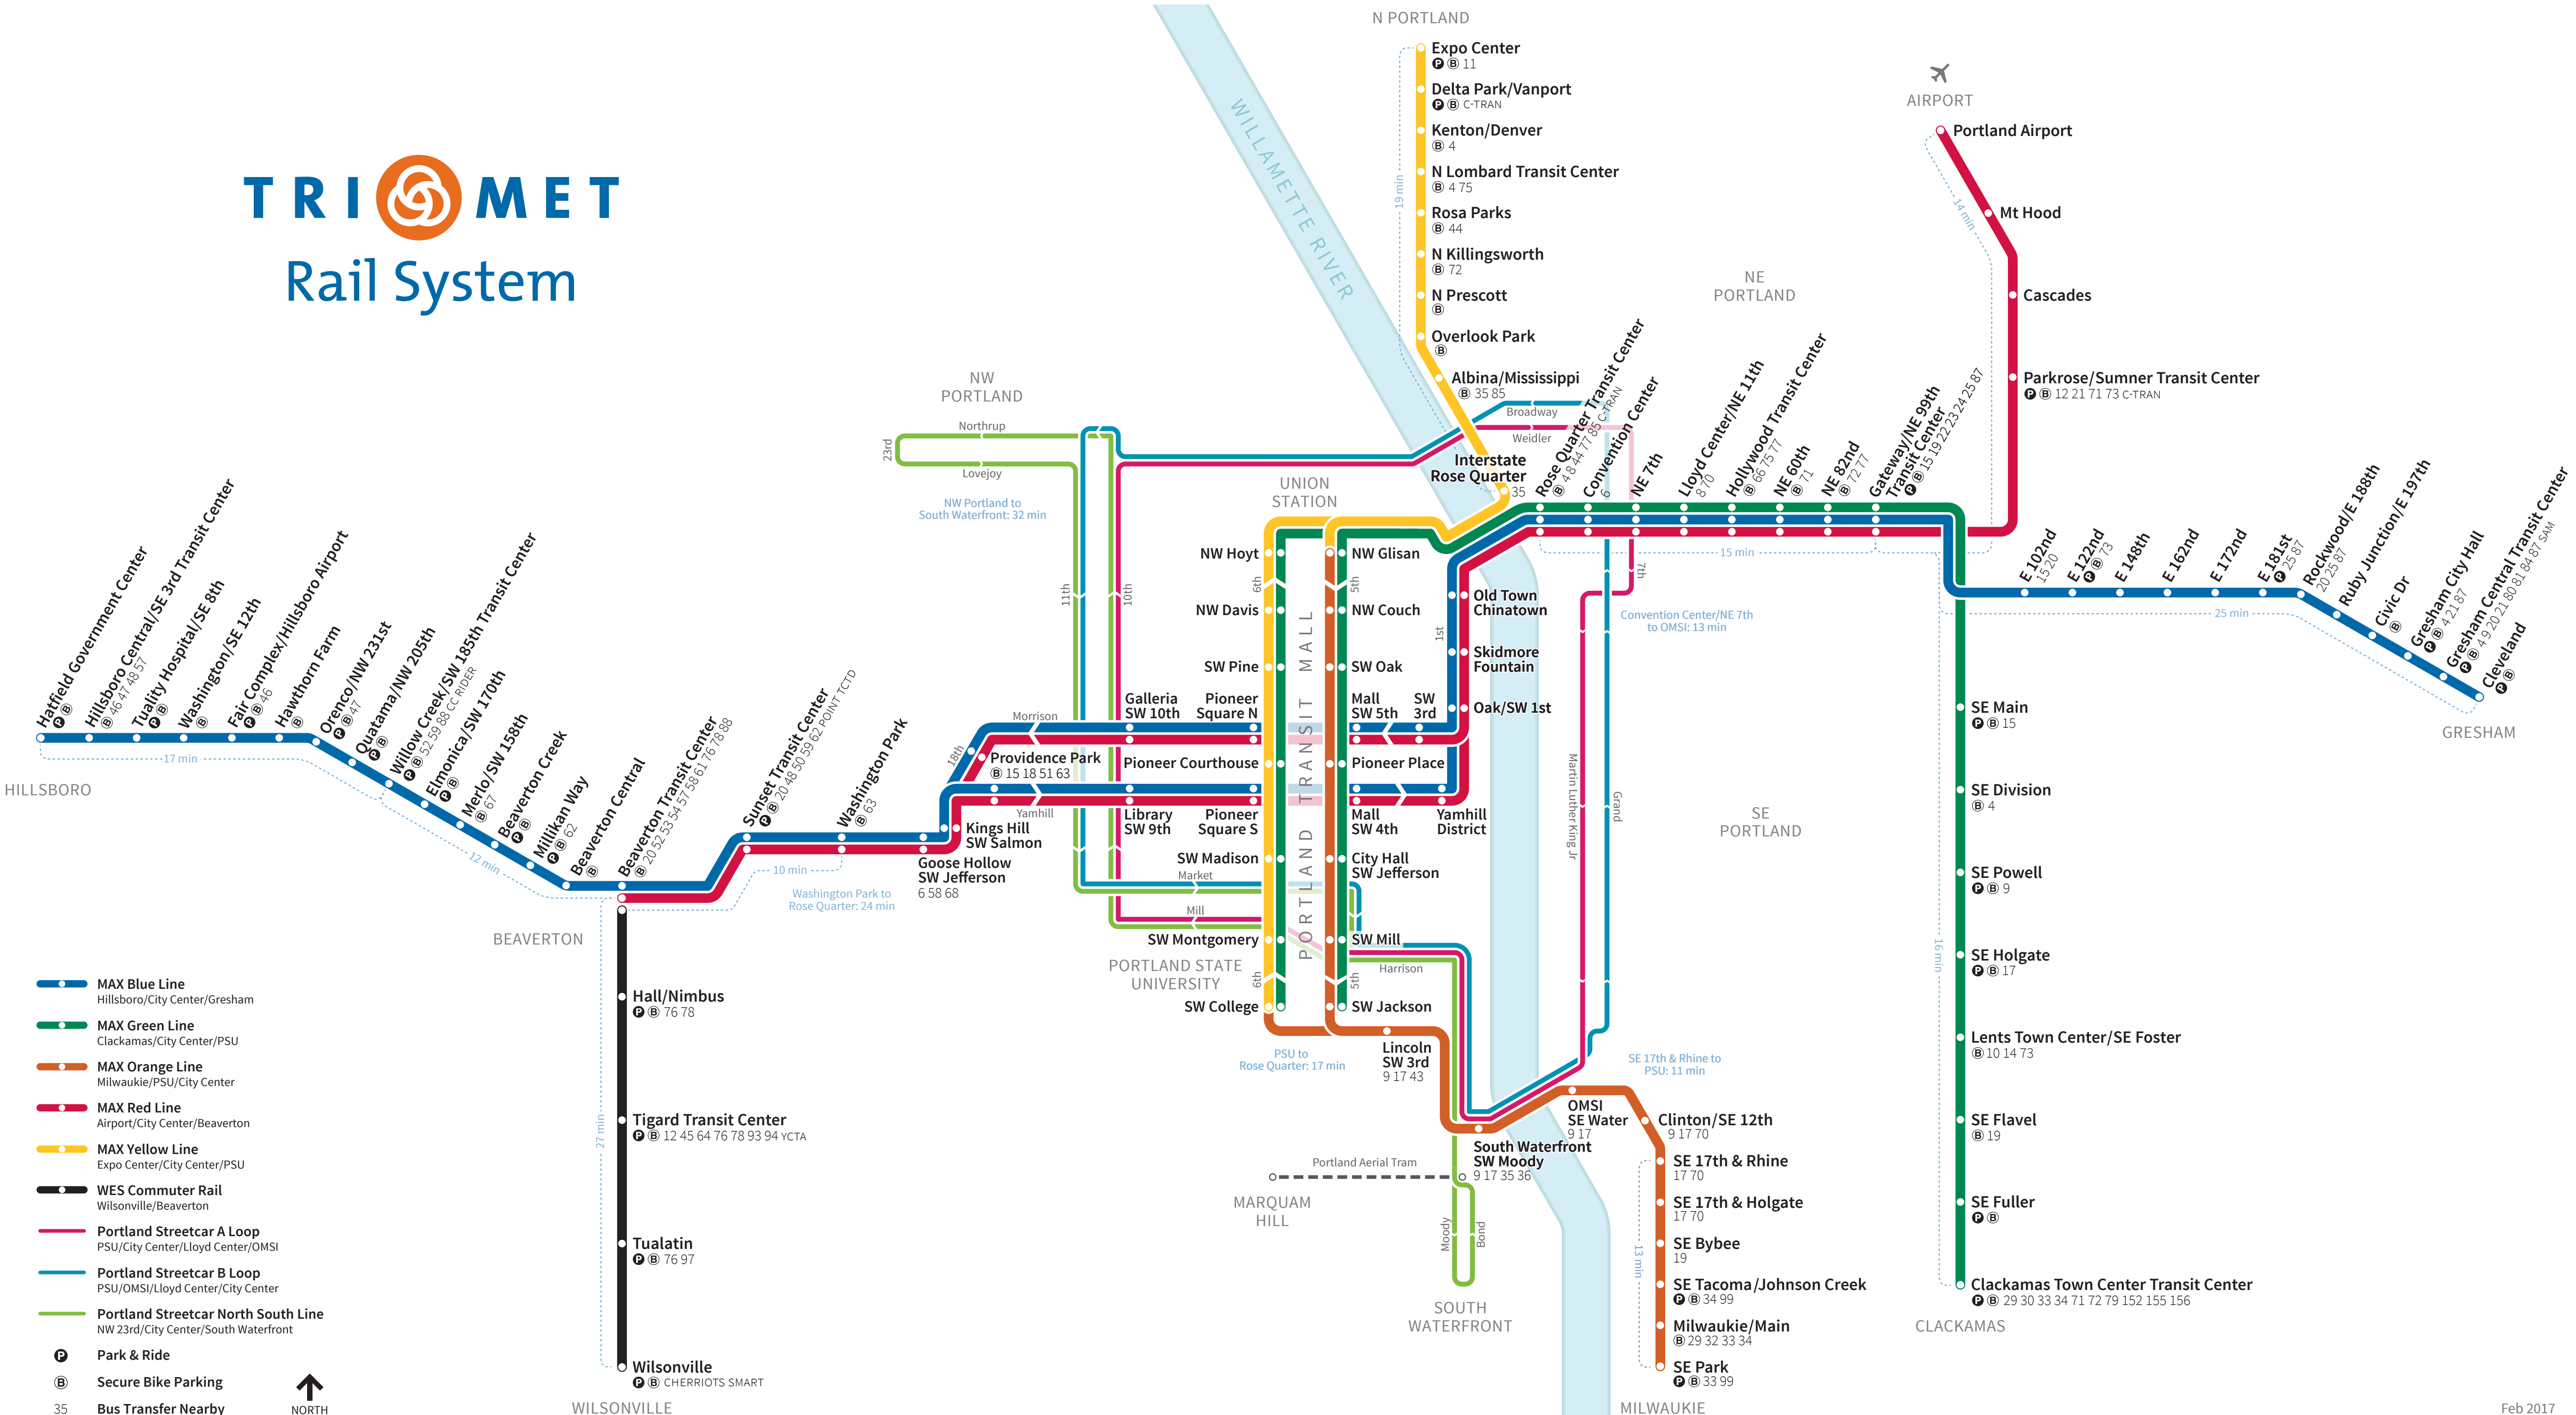

TRIMET Rail System

- Park & Ride
- Secure Bike Parking
- Bus Transfer Nearby