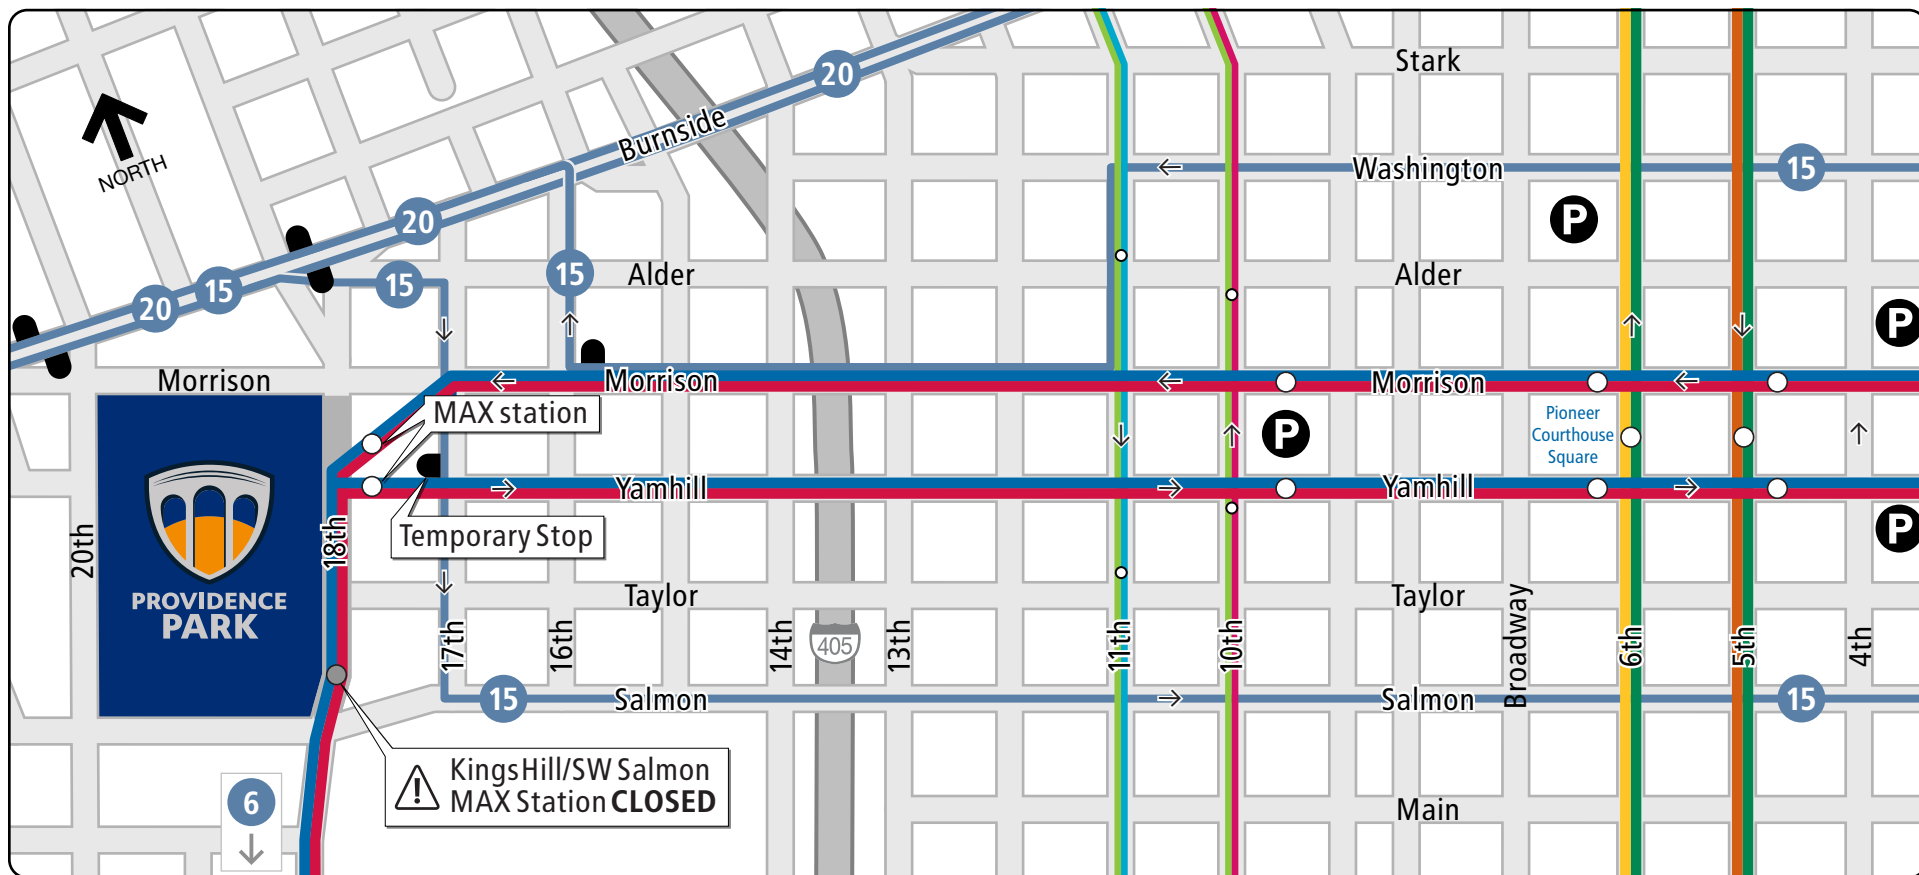

# Service to Providence Park

MAX Light Rail

Bus Stop

Portland Streetcar

SmartPark